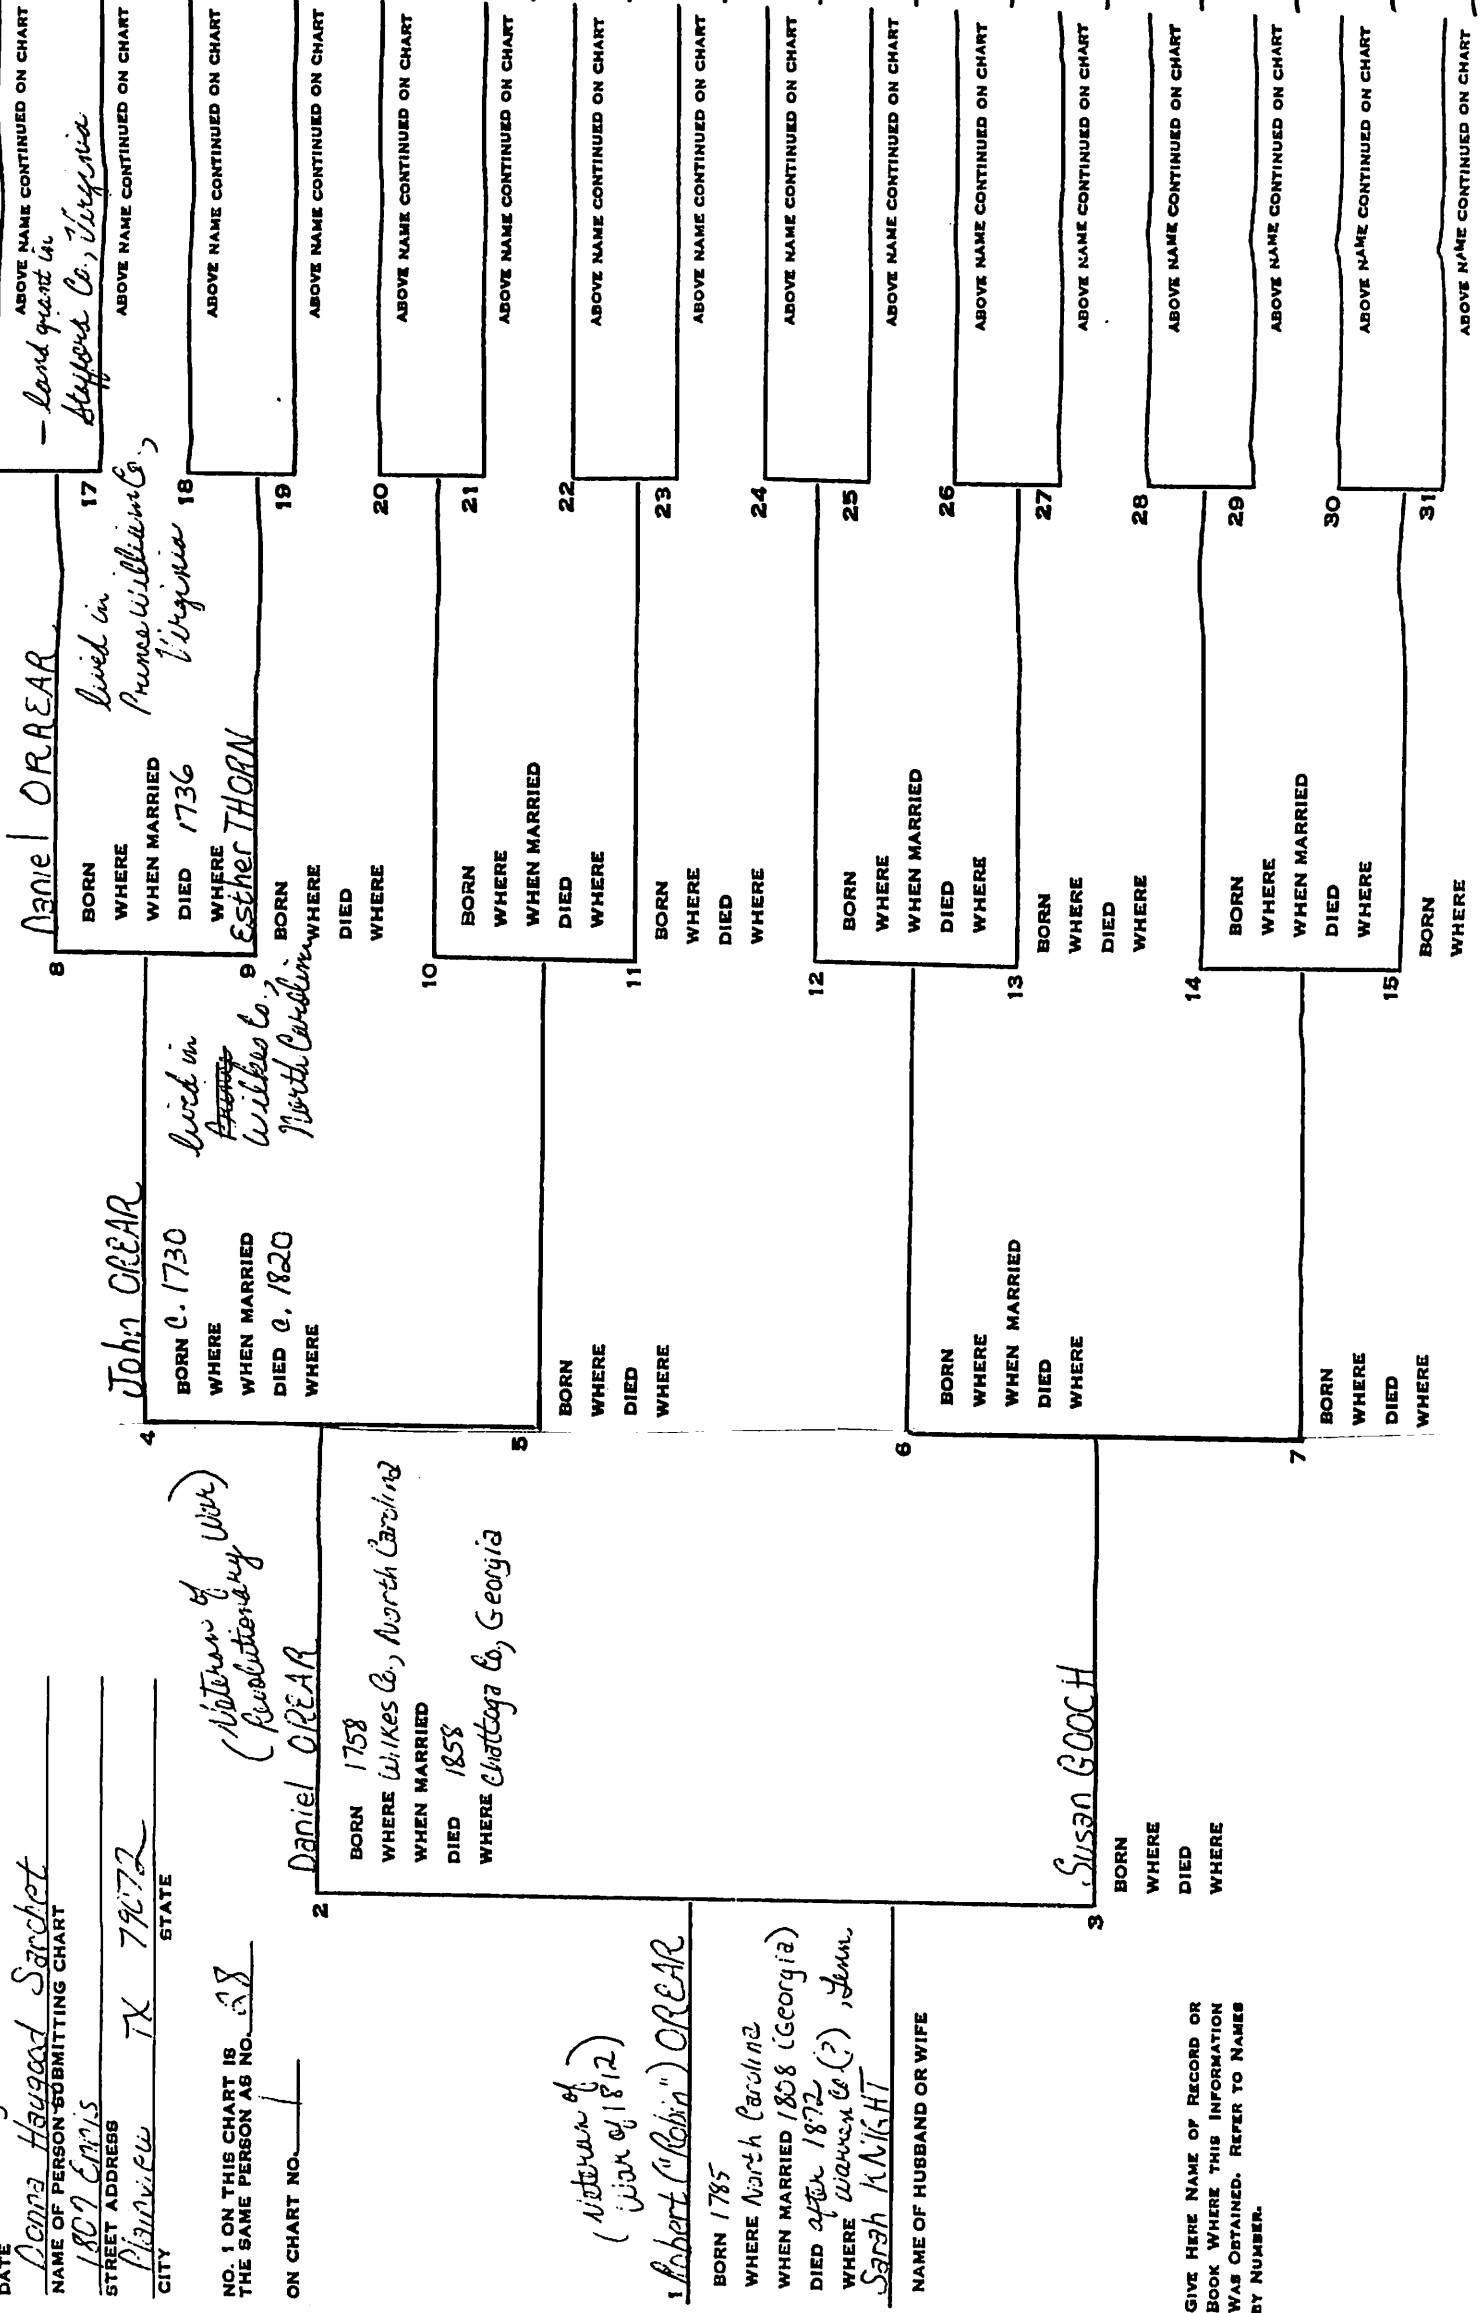

8 February 1986

PEDIGREE CHART

CHART NO. 1

DATE 8 February 1986
 NAME OF PERSON SUBMITTING CHART Donna Haygood Sarchet
 STREET ADDRESS 1807 Ennis
 CITY Plainview TX STATE 79072

NO. 1 ON THIS CHART IS THE SAME PERSON AS NO. 1

13 BORN
 WHERE
 DIED
 WHERE

3 Martha Canzada DUGAN

BORN c. 1869
 WHERE
 DIED
 WHERE

14 Calvin OREAR Children

BORN
 WHERE Georgia
 WHEN MARRIED
 DIED after 1880
 WHERE prob. Grundy Co., Tenn.

7 Eliza OREAR

BORN
 WHERE
 DIED after 1880
 WHERE Grundy Co.?, Tenn.

15 Ada COYLE

BORN
 WHERE ? Co. Tennessee
 DIED after 1880

16 ABOVE NAME CONTINUED ON CHART
 17 ABOVE NAME CONTINUED ON CHART
 18 ABOVE NAME CONTINUED ON CHART
 19 ABOVE NAME CONTINUED ON CHART
 20 ABOVE NAME CONTINUED ON CHART
 21 (Both buried at Fall Creek Cemetery)
 22 ABOVE NAME CONTINUED ON CHART
 23 ABOVE NAME CONTINUED ON CHART
 24 ABOVE NAME CONTINUED ON CHART
 25 ABOVE NAME CONTINUED ON CHART
 26 ABOVE NAME CONTINUED ON CHART
 27 ABOVE NAME CONTINUED ON CHART
 28 Robert OREAR "Robin"
 29 Sarah KNIGHT
 30 ABOVE NAME CONTINUED ON CHART
 31 ABOVE NAME CONTINUED ON CHART

Donna Hayward Sarchet

1809 Ennis

Plano TX 79072

STATE

NO. 1 ON THIS CHART IS THE SAME PERSON AS NO. 28

ON CHART NO. 1

PEDIGREE CHART

Ammygard from Ireland
John OREA CHART NO.