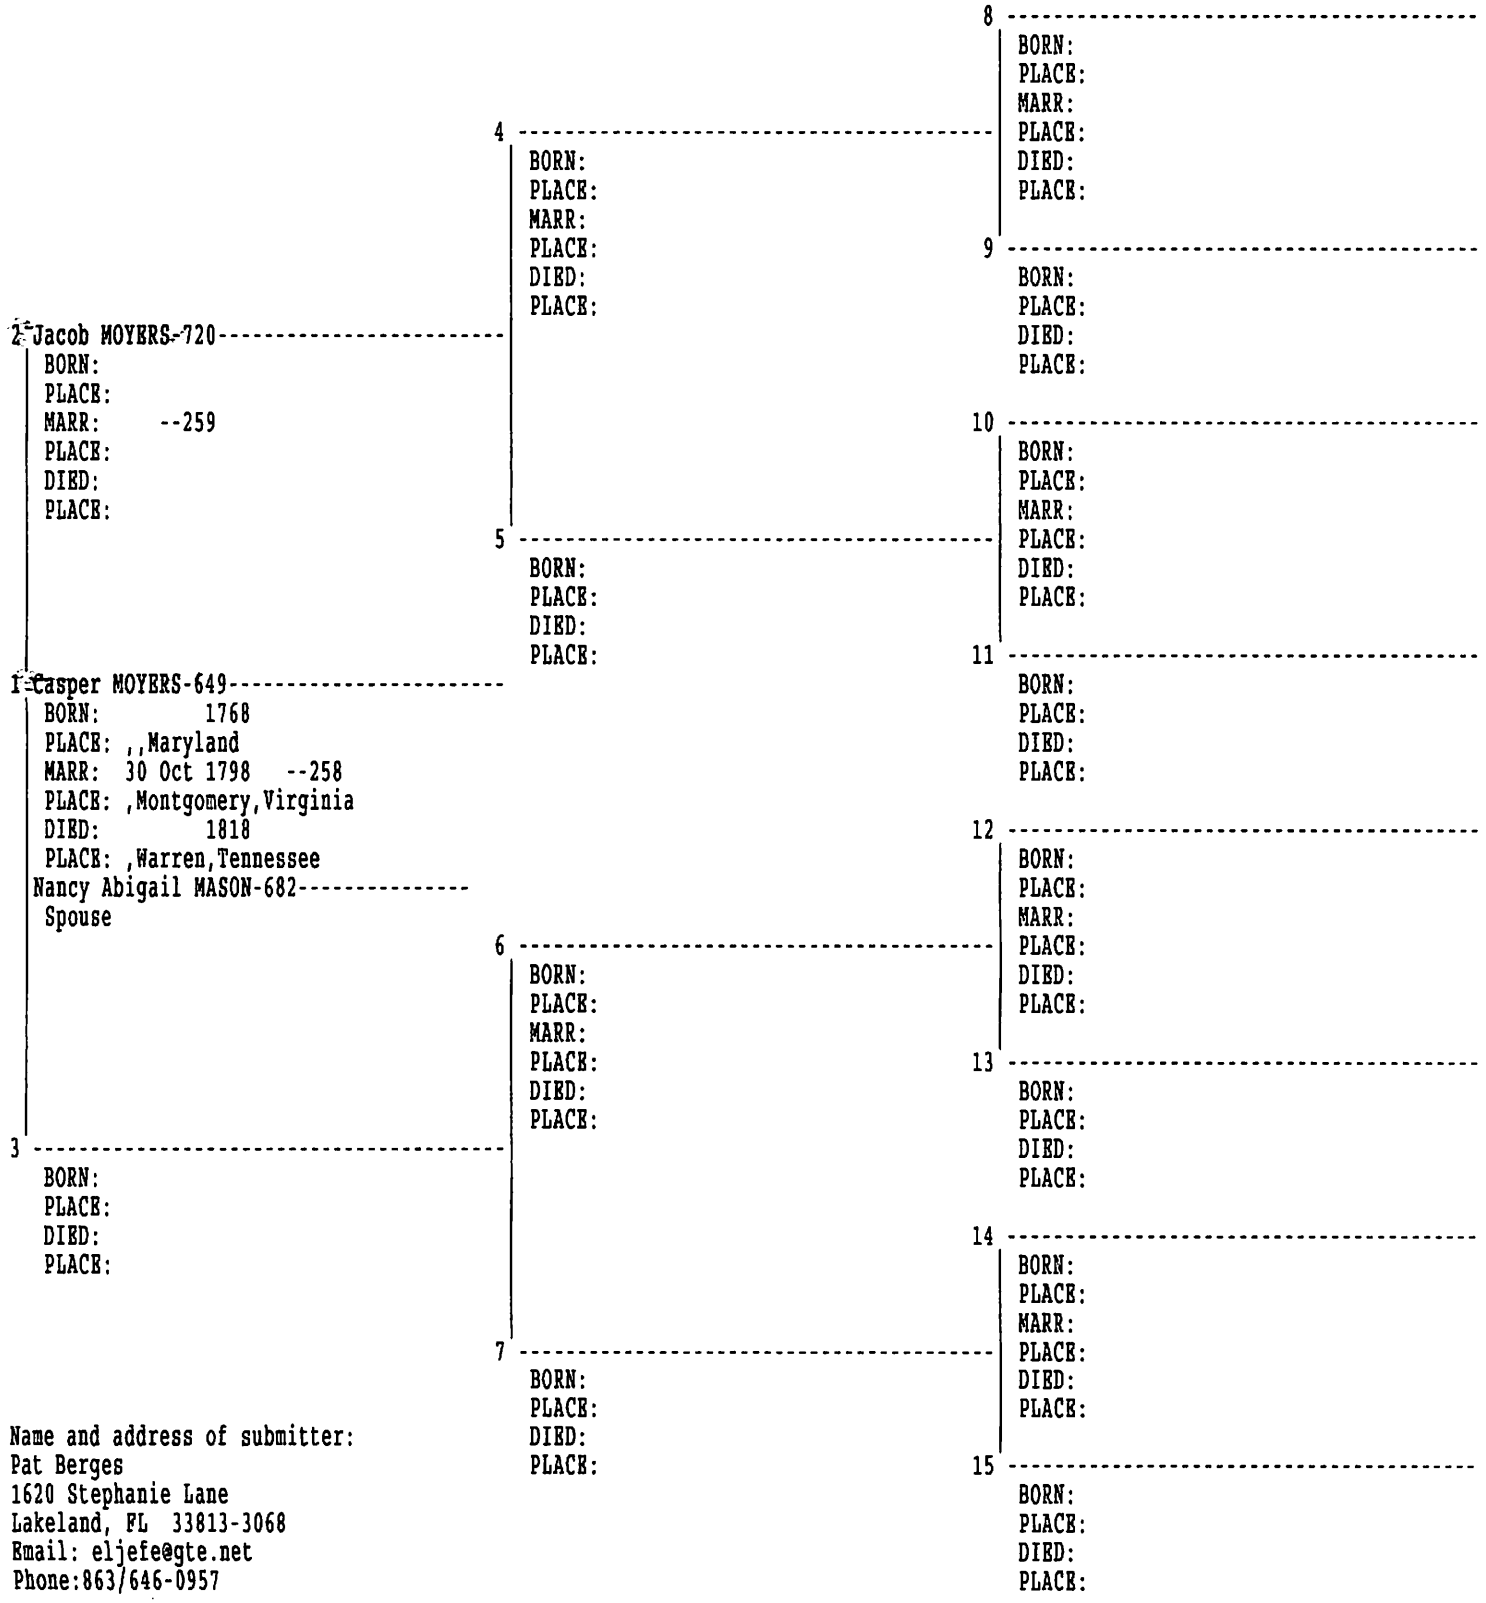

PEDIGREE CHART

30 Jun 2001

Chart no. 9

Number 1 on this chart is the same as no. 14 on chart no. 6

Name and address of submitter:  
 Pat Berges  
 1620 Stephanie Lane  
 Lakeland, FL 33813-3068  
 Email: eljefe@gte.net  
 Phone: 863/646-0957