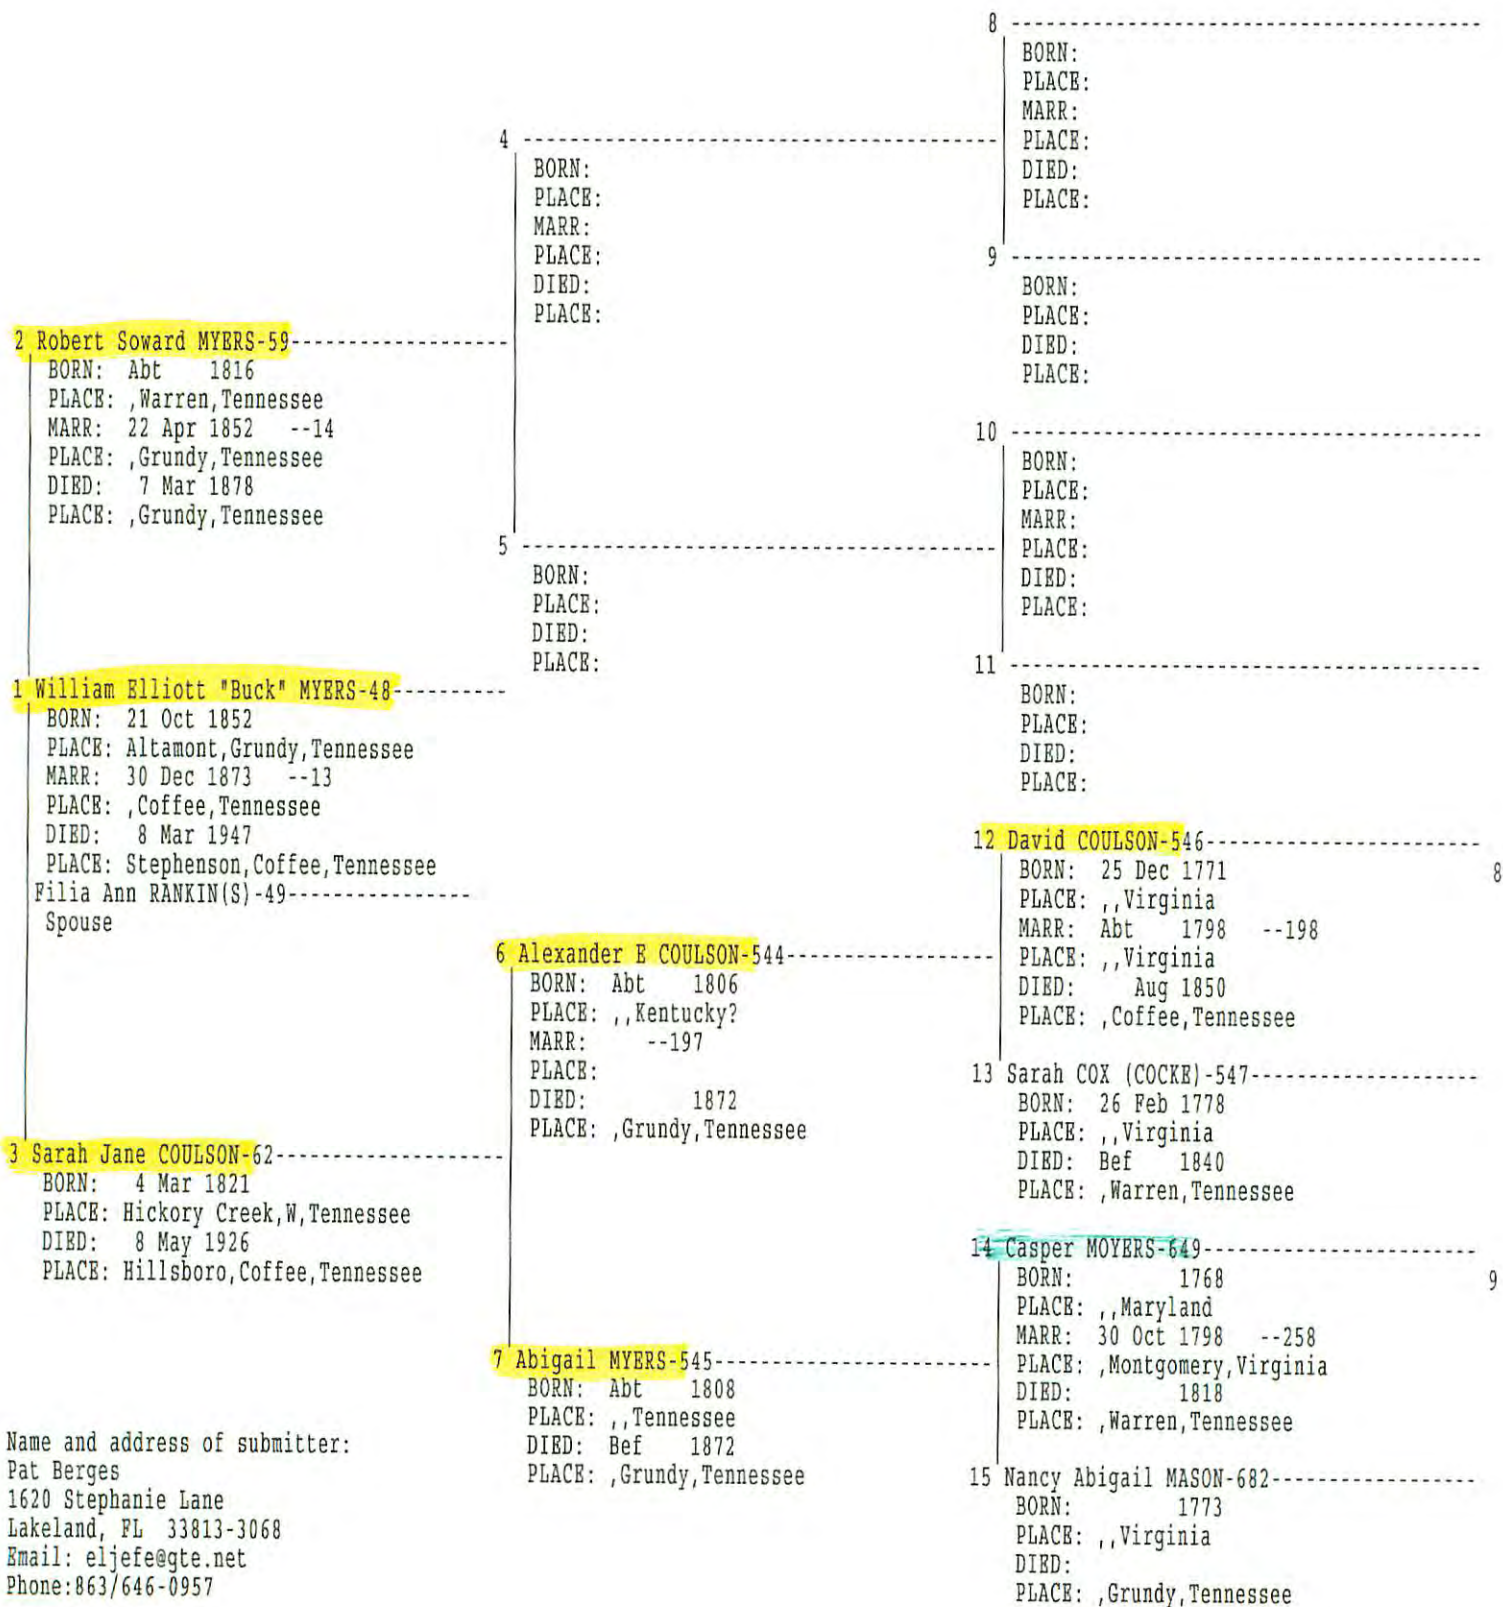

Name and address of submitter:  
 Pat Berges  
 1620 Stephanie Lane  
 Lakeland, FL 33813-3068  
 Email: eljefe@gte.net  
 Phone: 863/646-0957

PEDIGREE CHART

30 Jun 2001

Chart no. 6

Number 1 on this chart is the same as no. 14 on chart no. 1