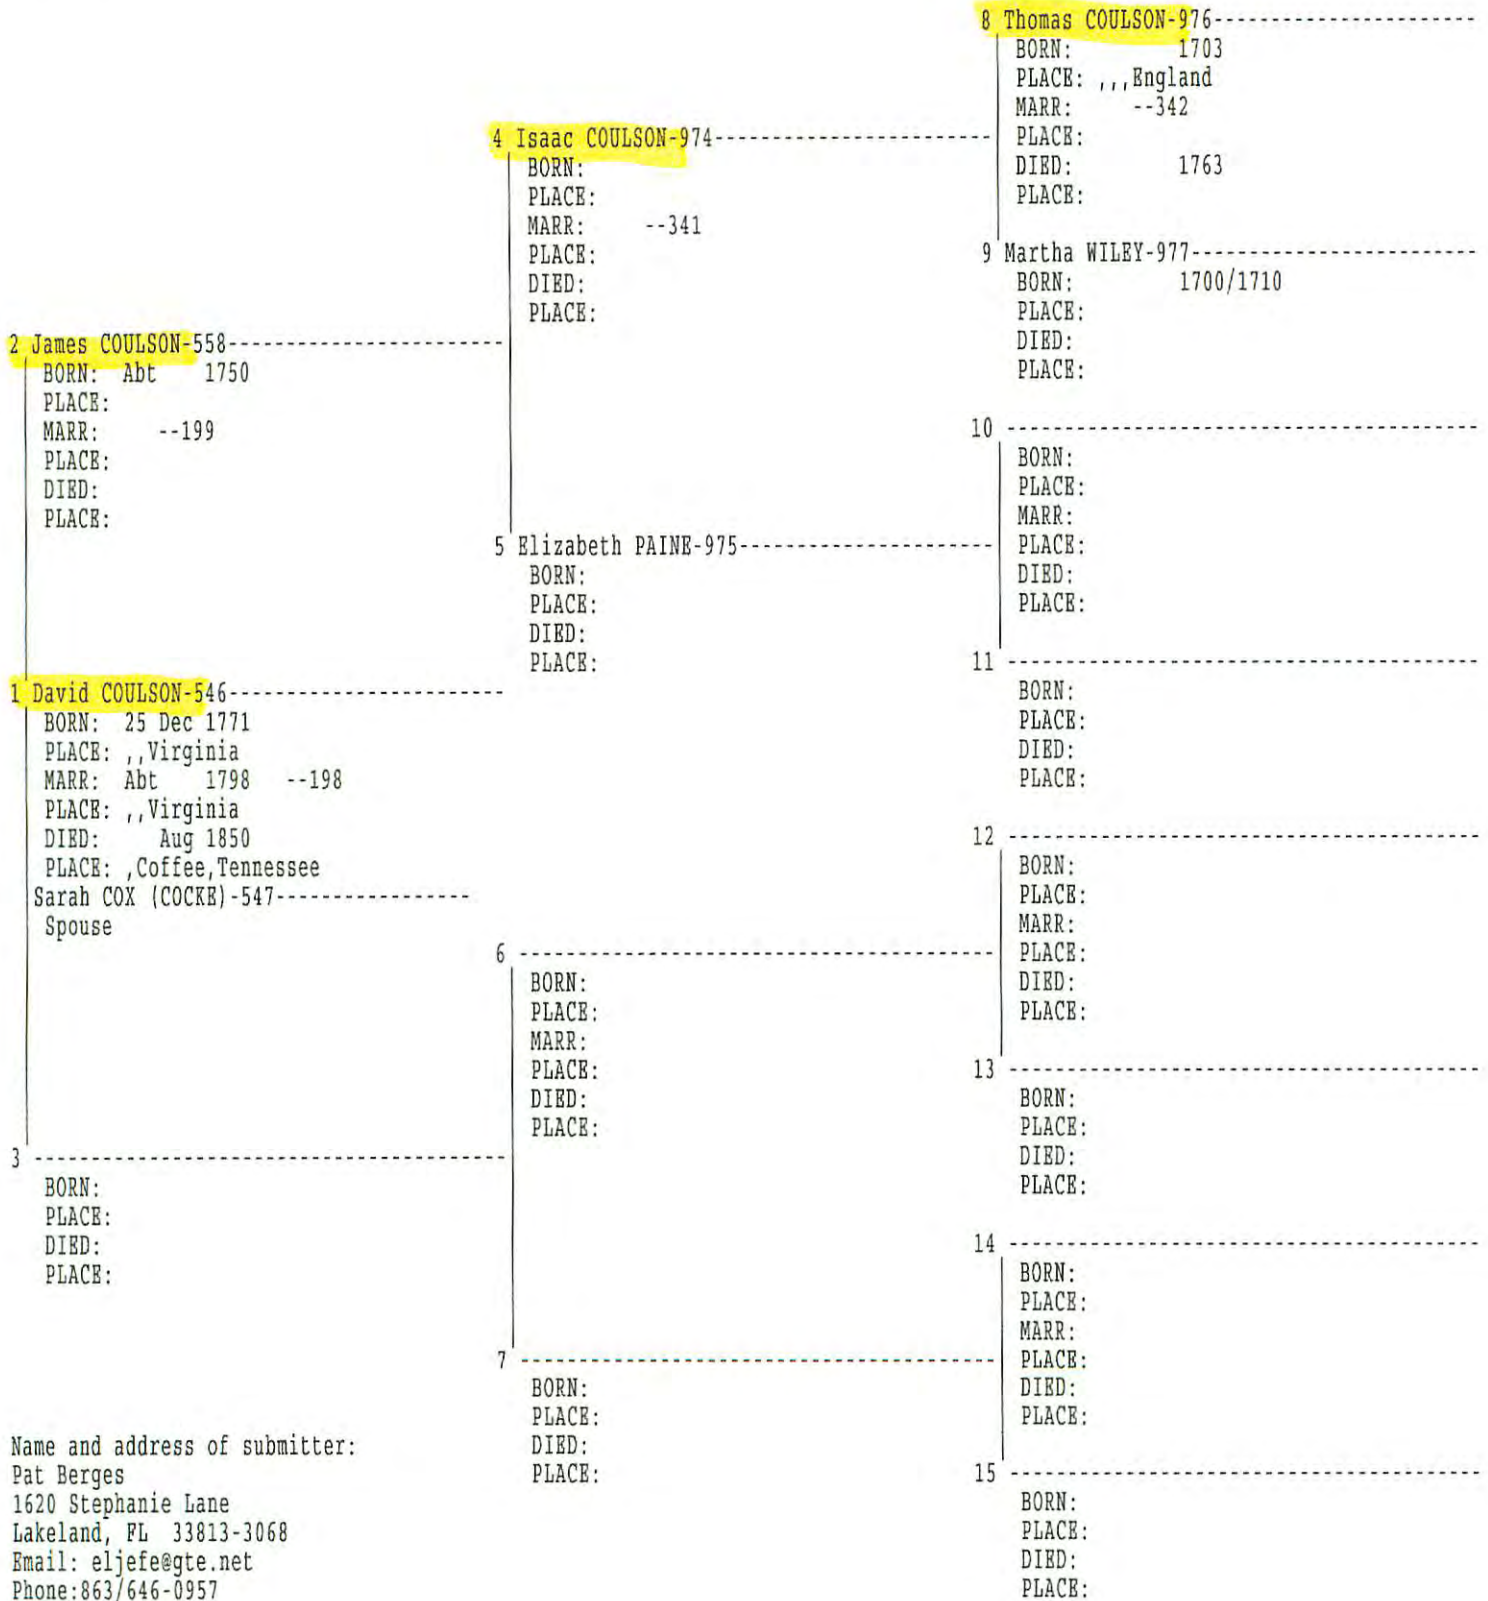

Name and address of submitter:  
 Pat Berges  
 1620 Stephanie Lane  
 Lakeland, FL 33813-3068  
 Email: eljefe@gte.net  
 Phone: 863/646-0957

PEDIGREE CHART

30 Jun 2001

Chart no. 8

Number 1 on this chart is the same as no. 12 on chart no. 6

PEDIGREE CHART

30 Jun 2001

Chart no. 9

Number 1 on this chart is the same as no. 14 on chart no. 6

Name and address of submitter:  
 Pat Berges  
 1620 Stephanie Lane  
 Lakeland, FL 33813-3068  
 Email: eljefe@gte.net  
 Phone: 863/646-0957