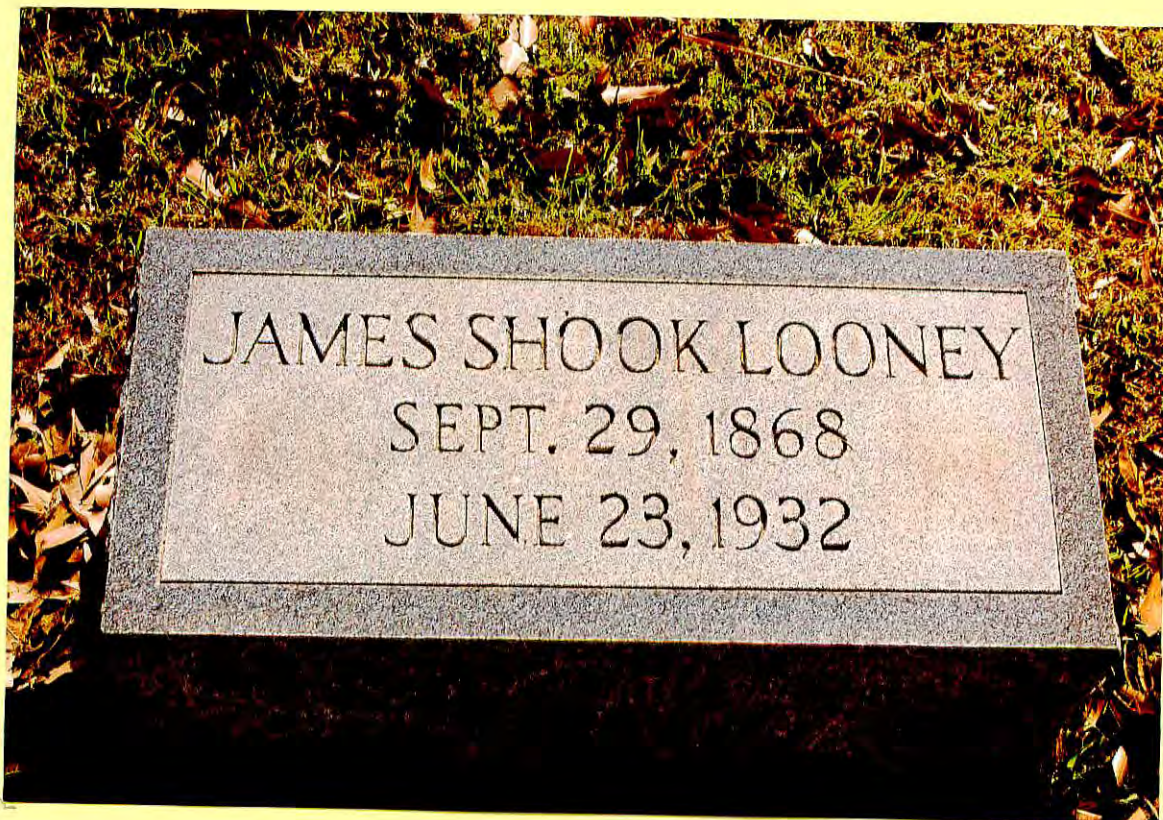

JAMES SHOOK LOONEY
SEPT. 29, 1868
JUNE 23, 1932