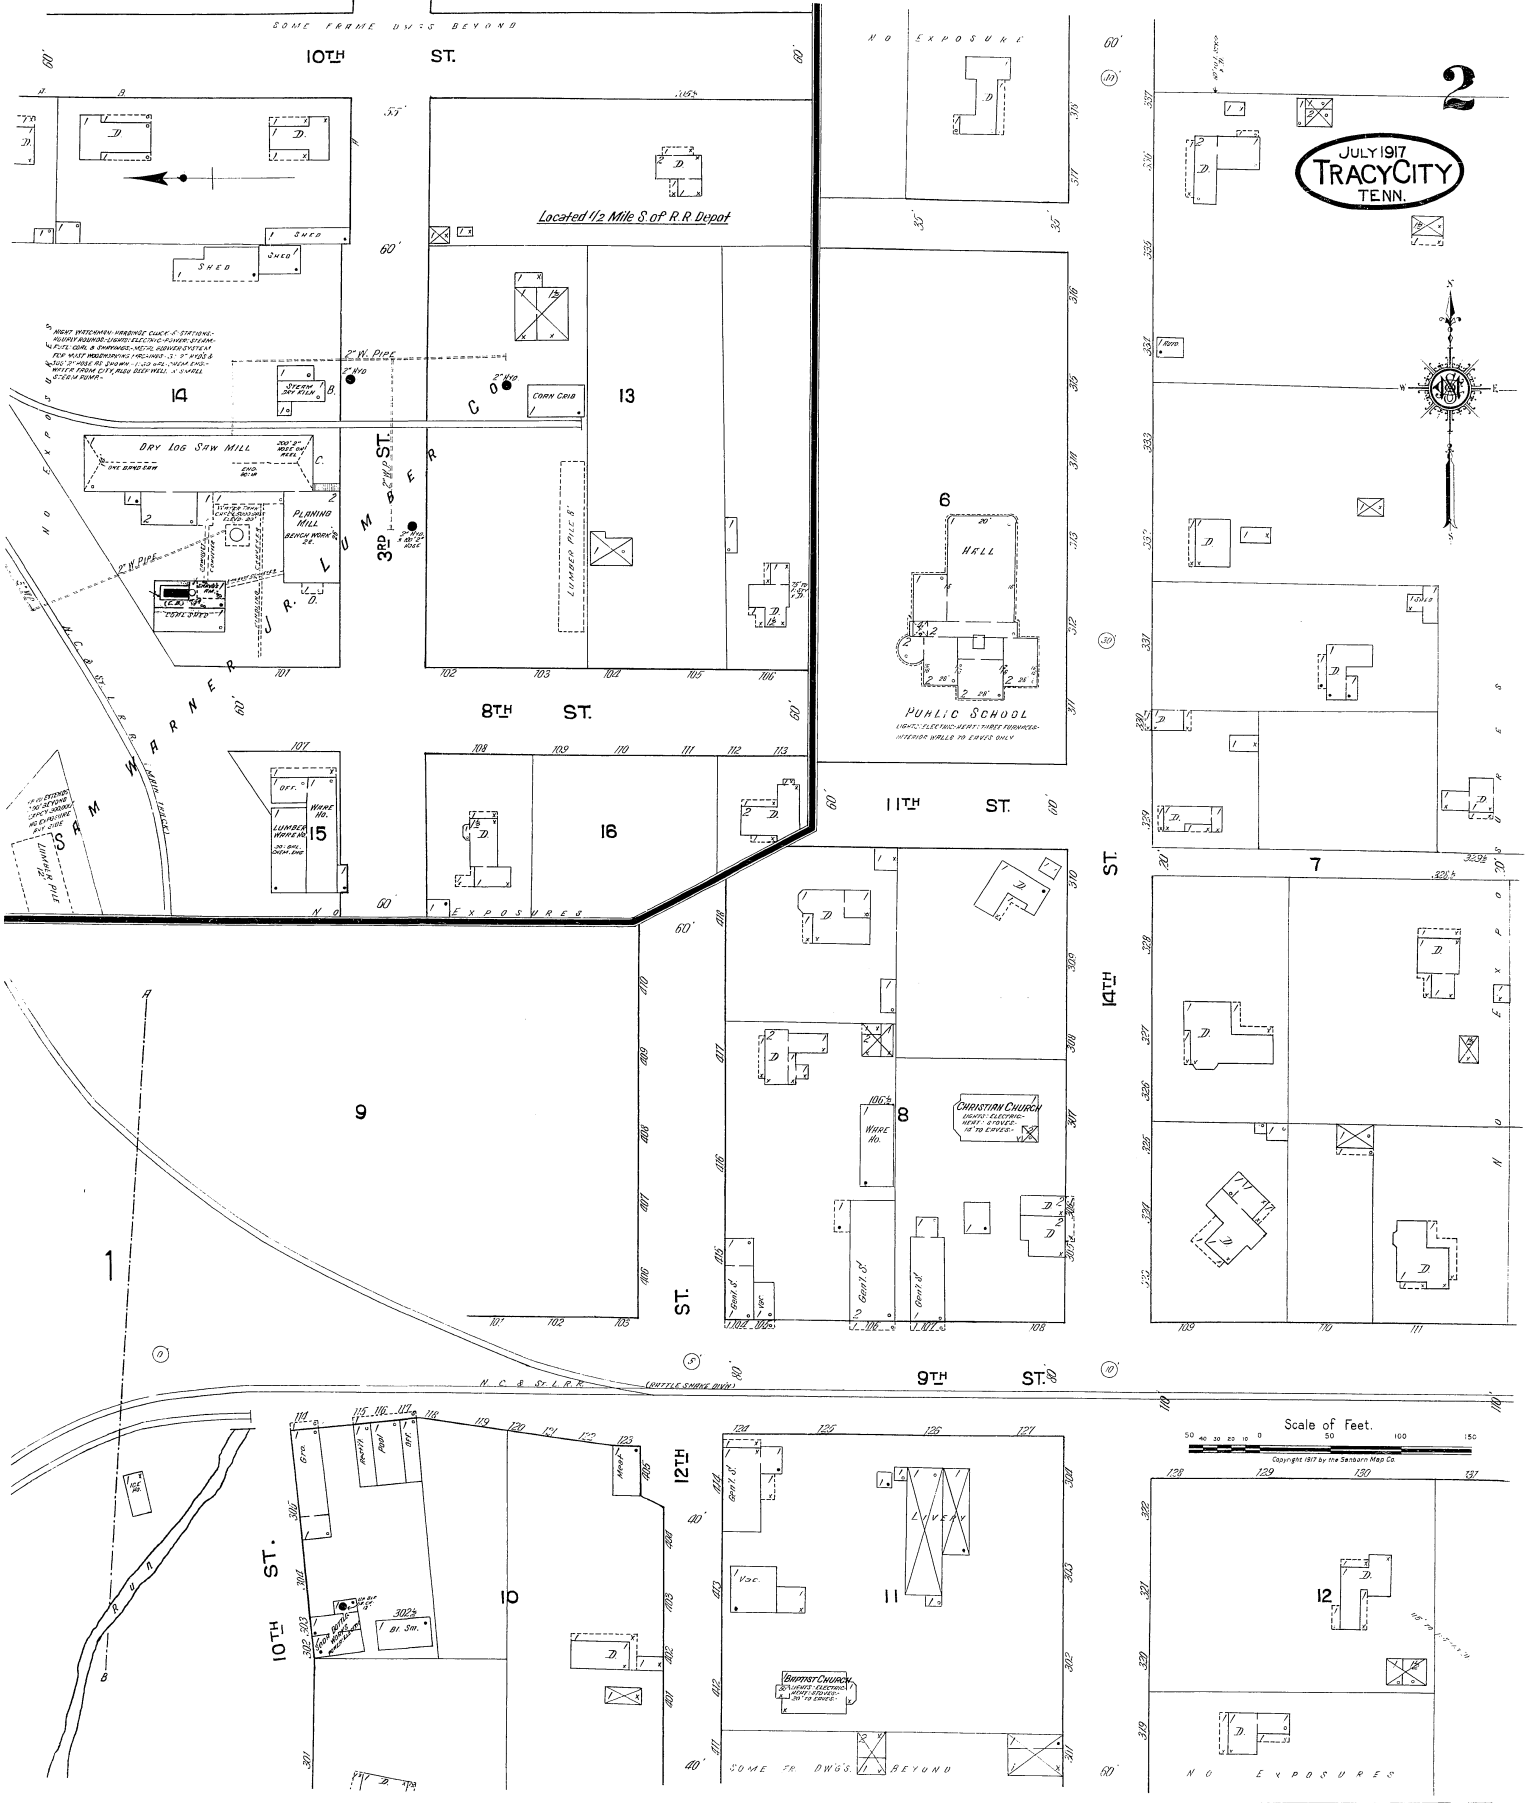

JULY 1917
TRACY CITY
TENN.

Scale of Feet.
50 40 30 20 10 0 50 100 150
Copyright 1917 by the Standard Map Co.

Located 1/2 Mile S. of R.R. Depot

N O EXPOSURES

SOME TR DWGS BEYOND

SOME FRAME DWGS BEYOND